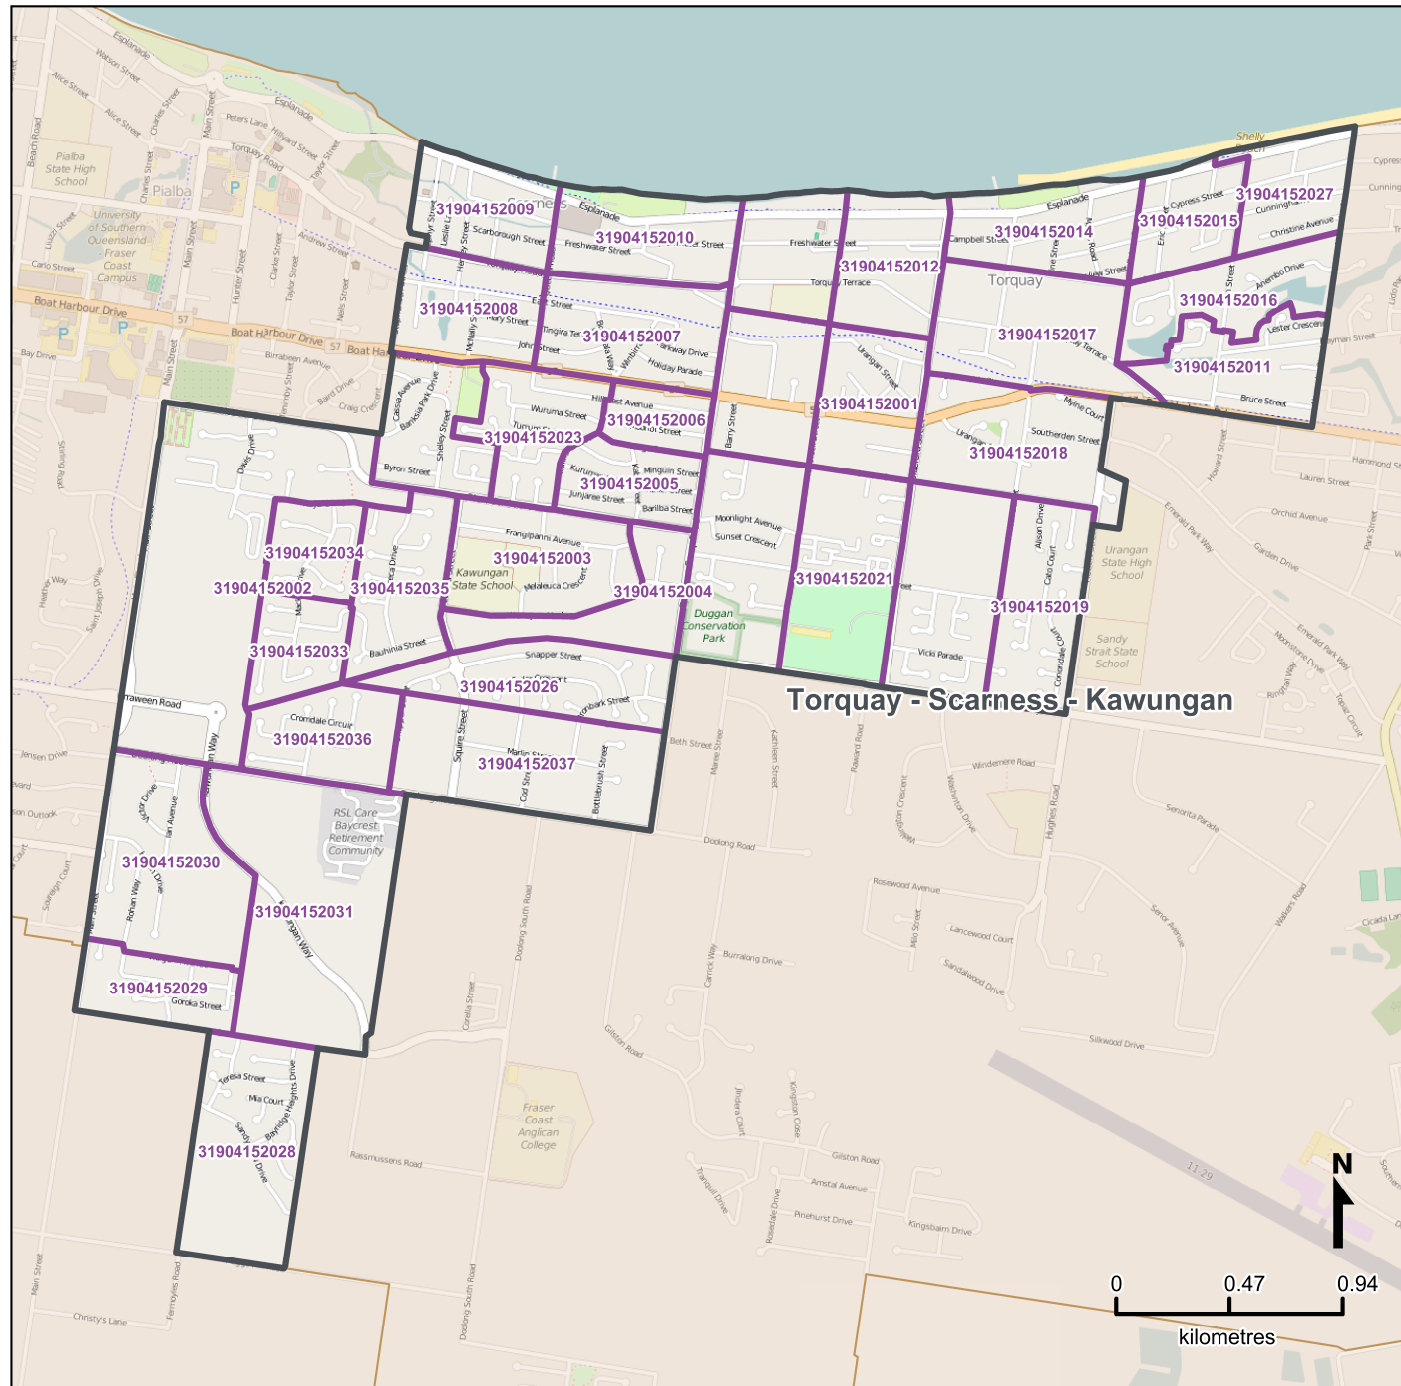

Queensland Statistical Areas, Level 1 (SA1), 2016 - SA1s within Torquay - Scarness - Kawungan SA2

LEGEND

- Selected SA2
- Component SA1s
- Neighbouring SA2s

Map features

- City/Town
- Park
- Main road
- Waterway
- Railway

Map produced by Queensland Government Statistician's Office, Queensland Treasury (<http://www.qgso.qld.gov.au/products/maps/>). Data sourced from ABS 1270.0.55.001

© OpenStreetMap contributors (<http://openstreetmap.org/>)