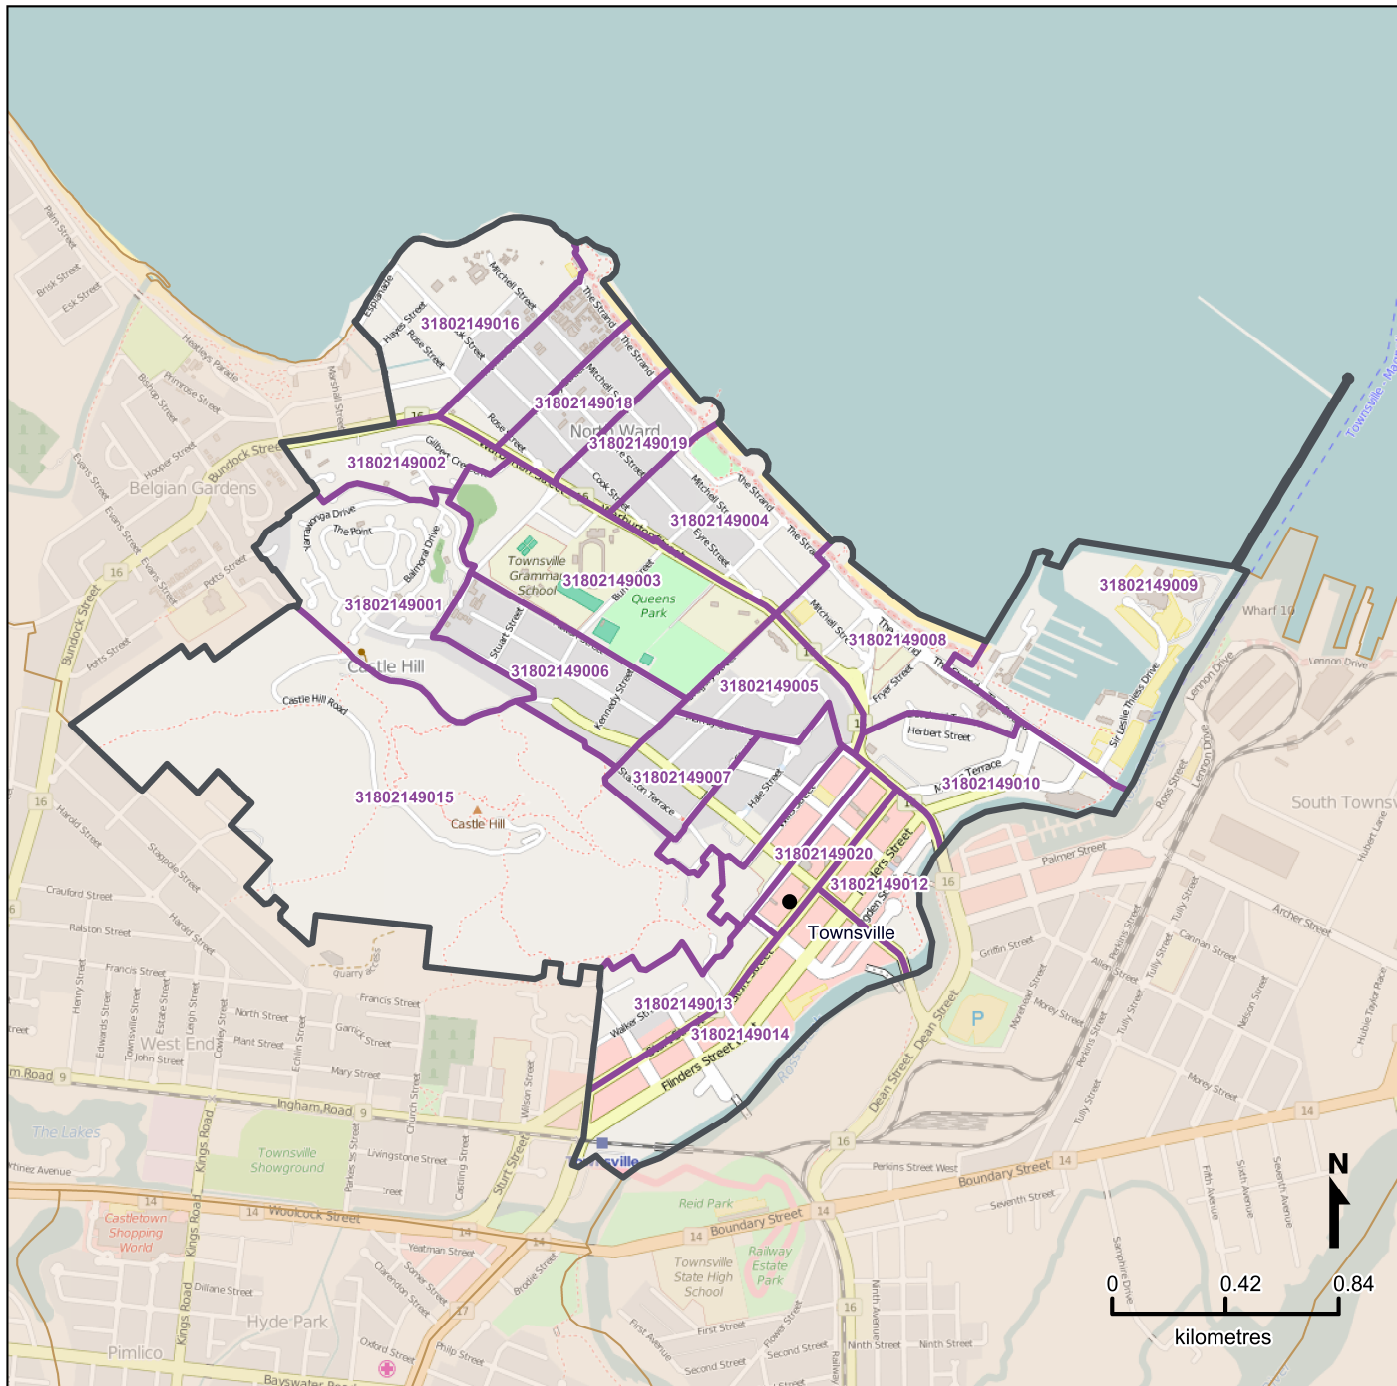

# Queensland Statistical Areas, Level 1 (SA1), 2016 - SA1s within Townsville City - North Ward SA2

Map produced by Queensland Government Statistician's Office, Queensland Treasury (<http://www.qgso.qld.gov.au/products/maps/>). Data sourced from ABS 1270.0.55.001

© OpenStreetMap contributors (<http://openstreetmap.org/>)

<http://creativecommons.org/licenses/by/4.0>

© The State of Queensland (Queensland Treasury) 2016