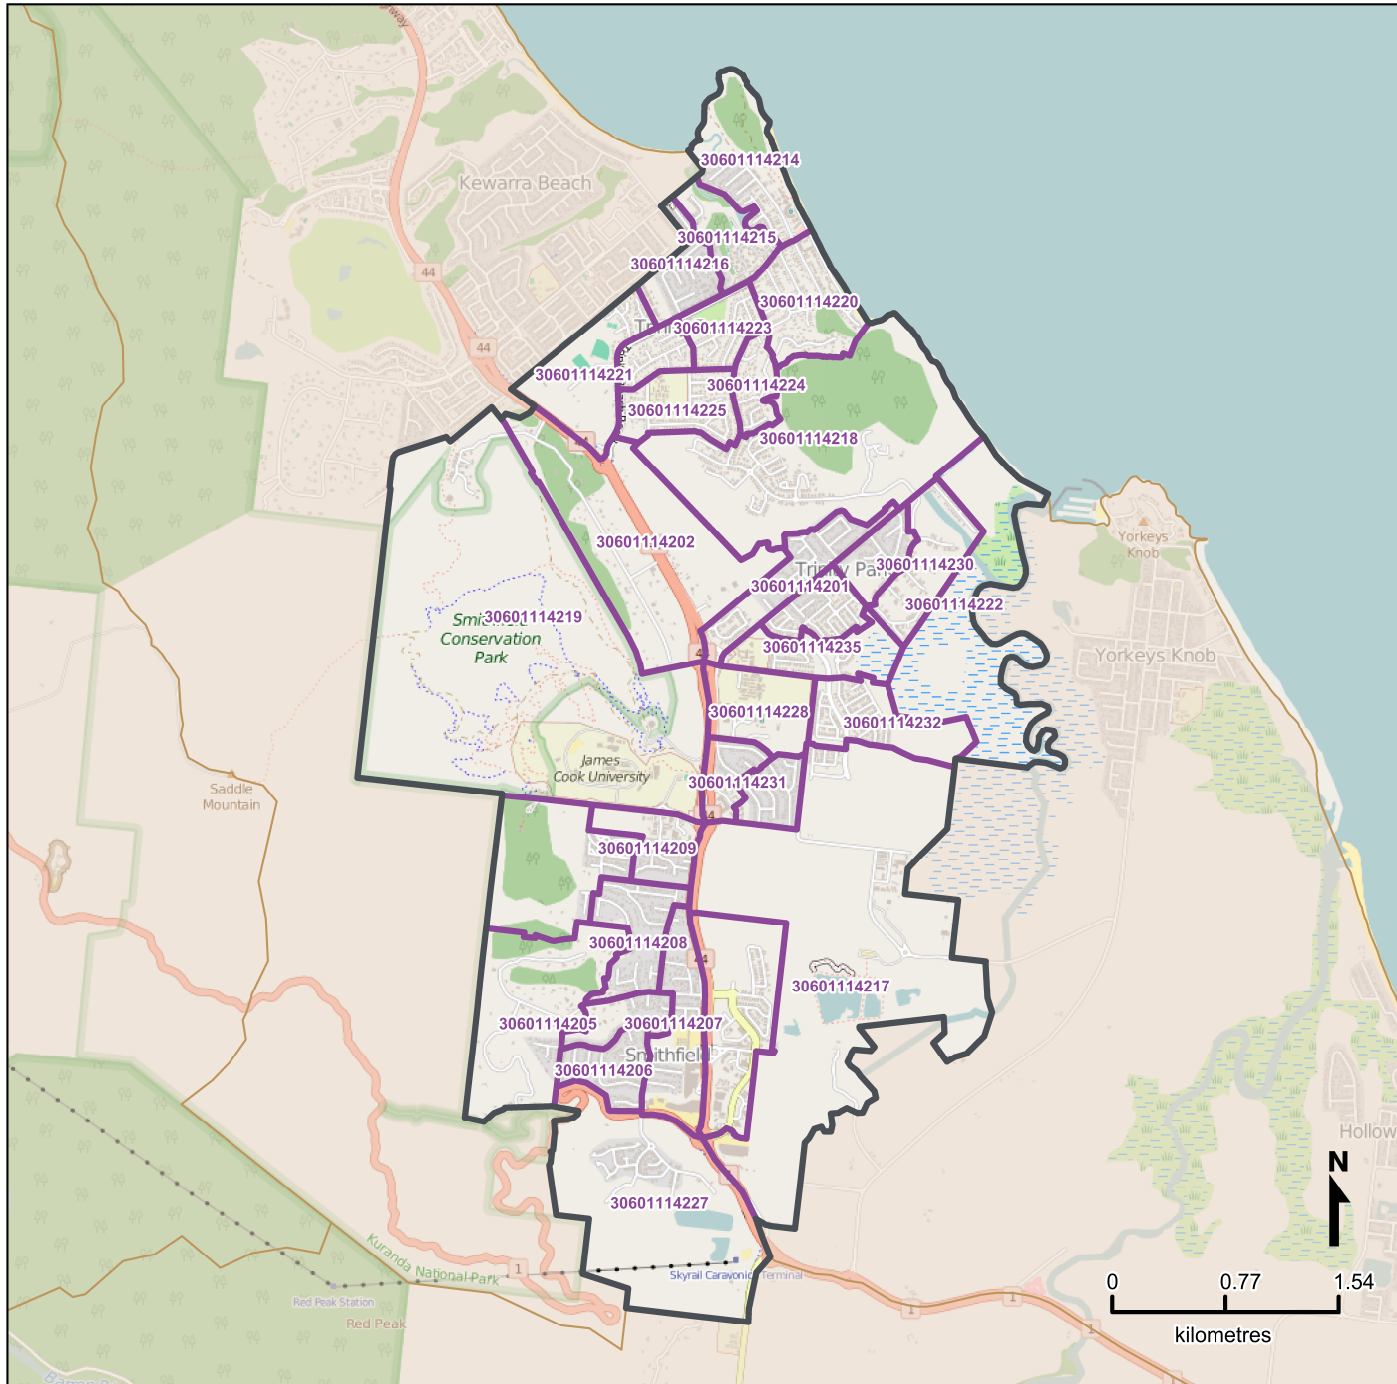

Queensland Statistical Areas, Level 1 (SA1), 2016 - SA1s within Trinity Beach - Smithfield SA2

LEGEND

- Selected SA2
- Component SA1s
- Neighbouring SA2s

Map features

- City/Town
- Park
- Main road
- Waterway
- Railway

Map produced by Queensland Government Statistician's Office, Queensland Treasury (<http://www.qgso.qld.gov.au/products/maps/>). Data sourced from ABS 1270.0.55.001

© OpenStreetMap contributors (<http://openstreetmap.org/>)