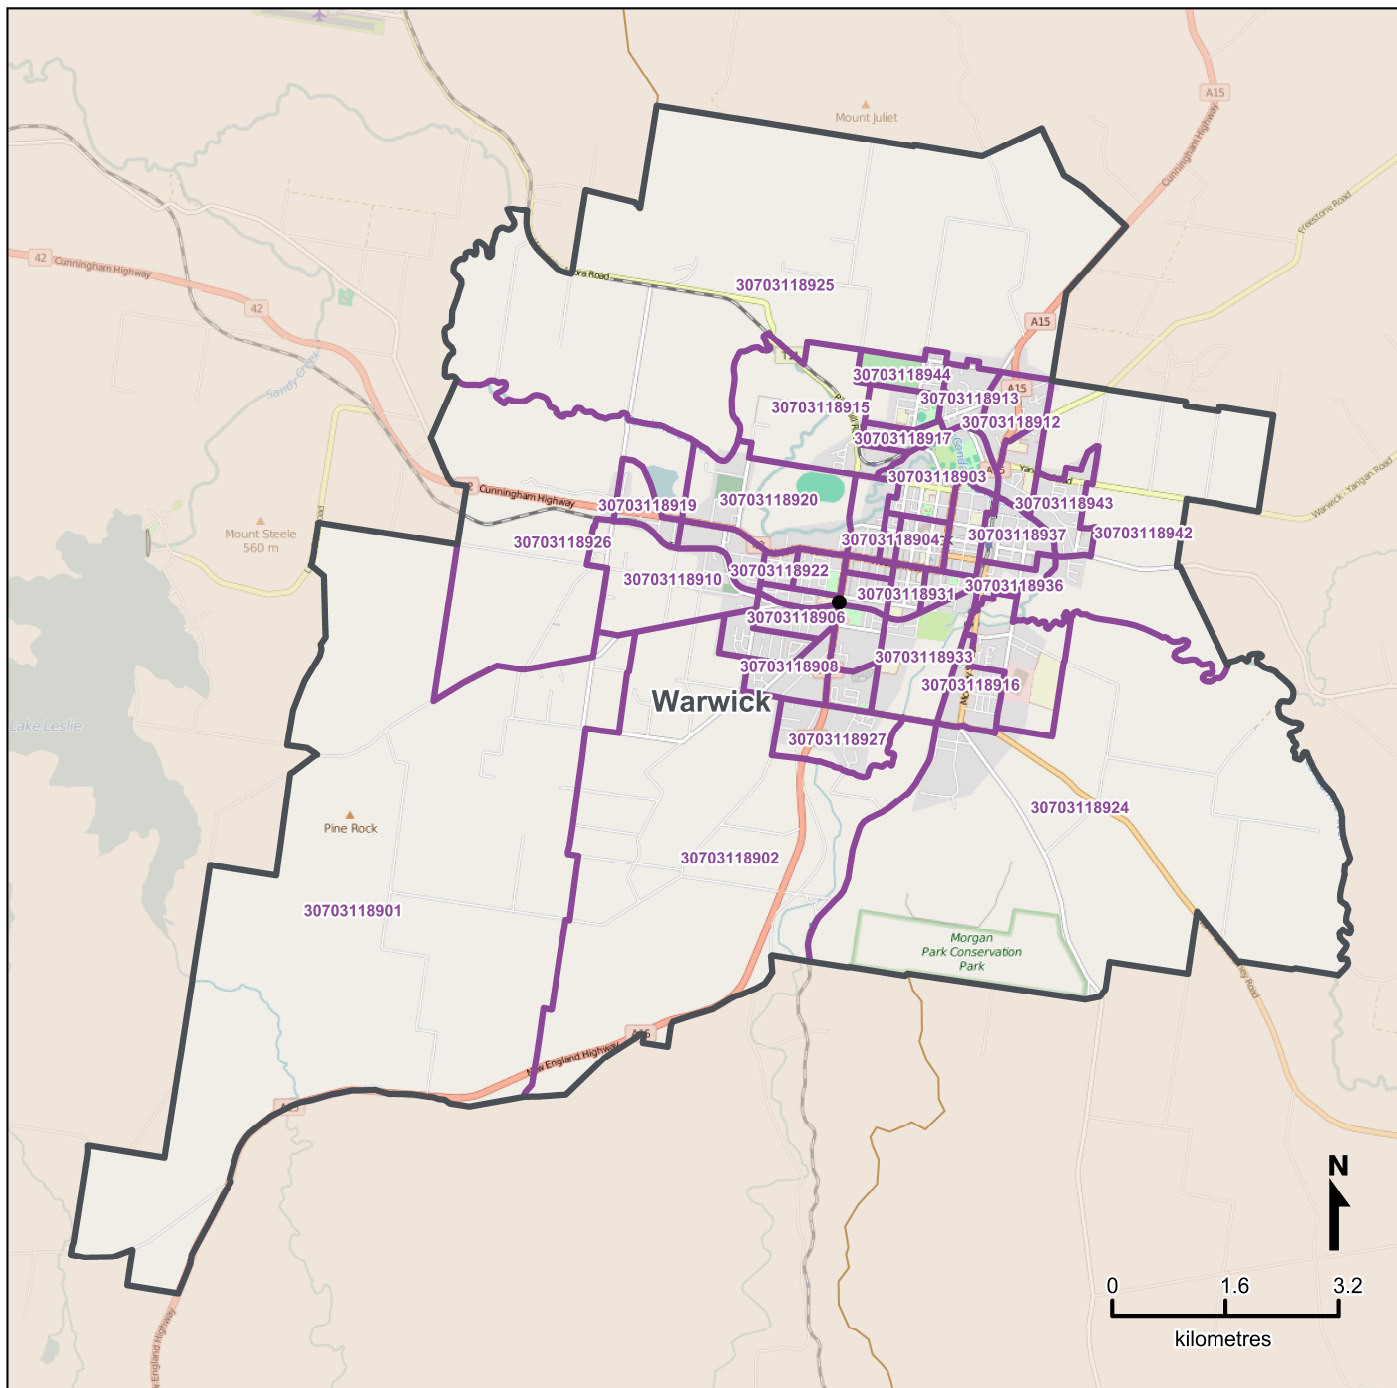

Queensland Statistical Areas, Level 1 (SA1), 2016 - SA1s within Warwick SA2

LEGEND

- Selected SA2
- Component SA1s
- Neighbouring SA2s

Map features

- City/Town
- Park
- Waterway
- Main road
- Railway

Map produced by Queensland Government Statistician's Office, Queensland Treasury (<http://www.qgso.qld.gov.au/products/maps/>). Data sourced from ABS 1270.0.55.001

© OpenStreetMap contributors (<http://openstreetmap.org/>)
<http://creativecommons.org/licenses/by/4.0>
 © The State of Queensland (Queensland Treasury) 2016