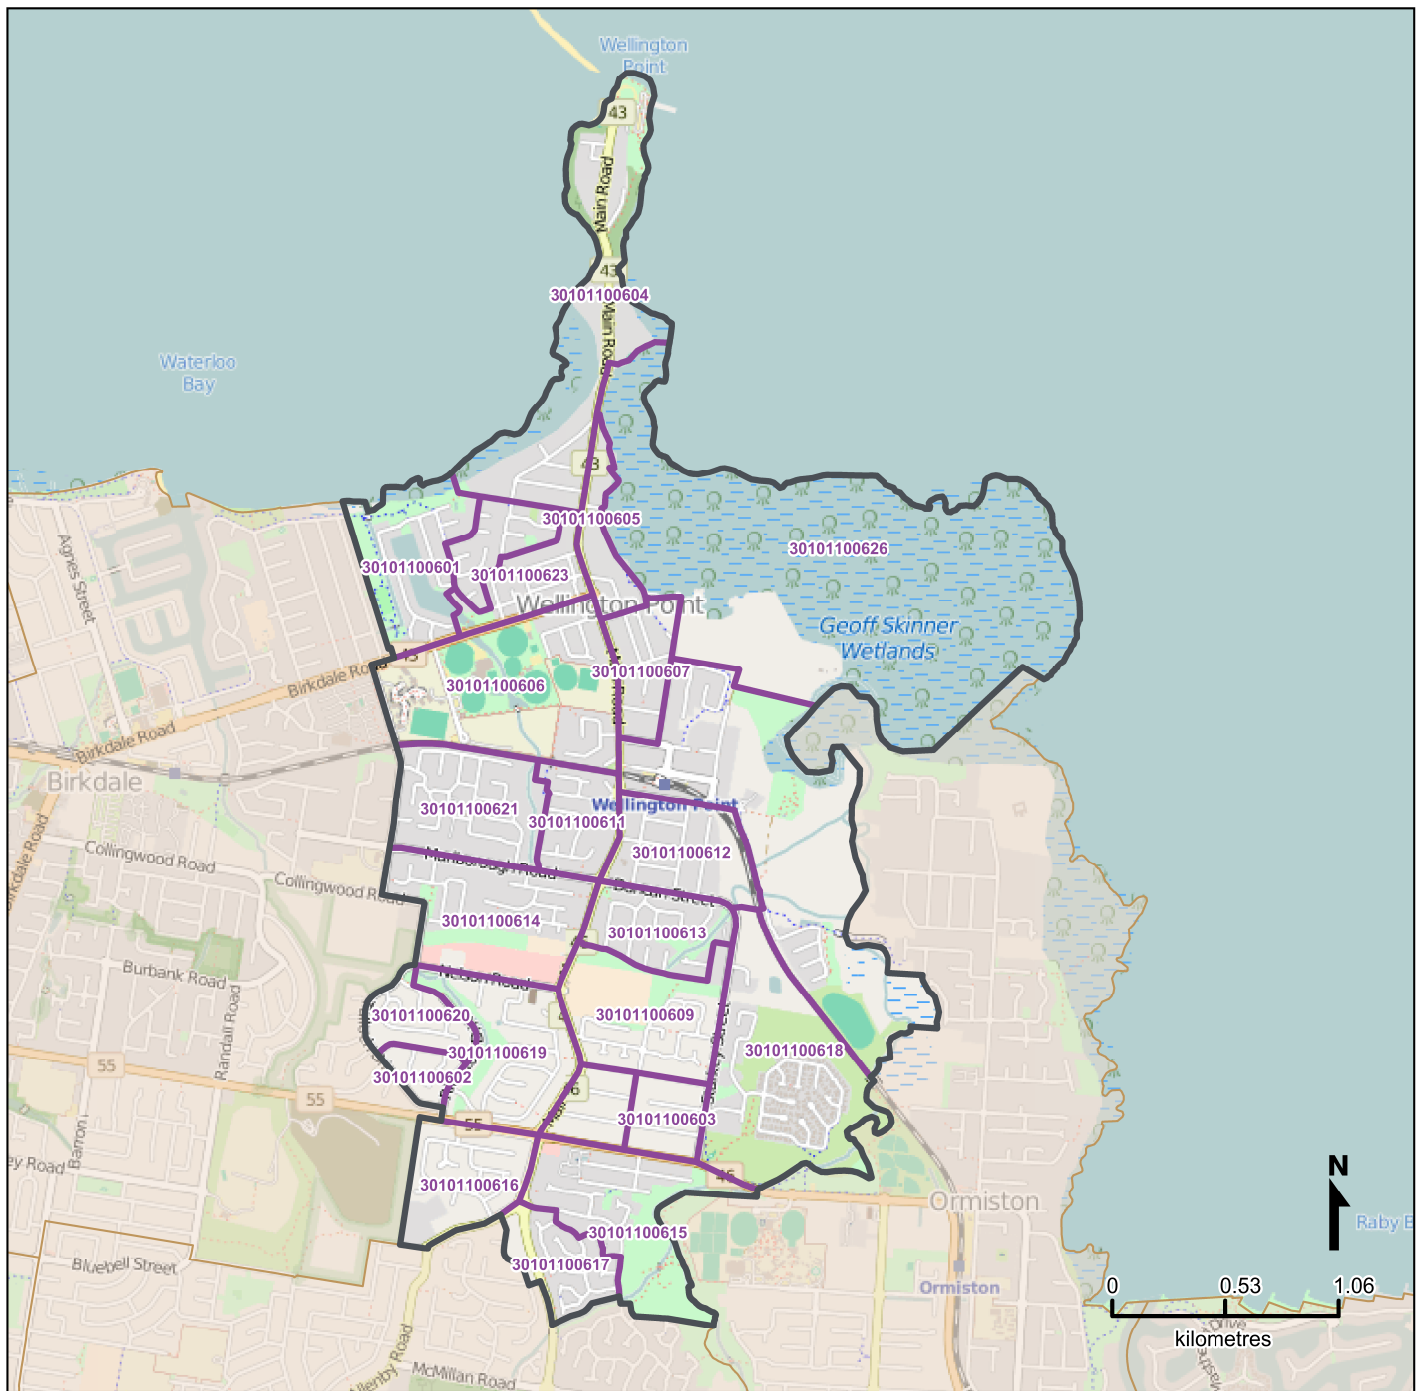

Queensland Statistical Areas, Level 1 (SA1), 2016 - SA1s within Wellington Point SA2

LEGEND

- Selected SA2
- Component SA1s
- Neighbouring SA2s

Map features

- City/Town
- Park
- Main road
- Waterway
- Railway

Map produced by Queensland Government Statistician's Office, Queensland Treasury (<http://www.qgso.qld.gov.au/products/maps/>). Data sourced from ABS 1270.0.55.001

© OpenStreetMap contributors (<http://openstreetmap.org/>)
 http://creativecommons.org/licenses/by/4.0
 © The State of Queensland (Queensland Treasury) 2016