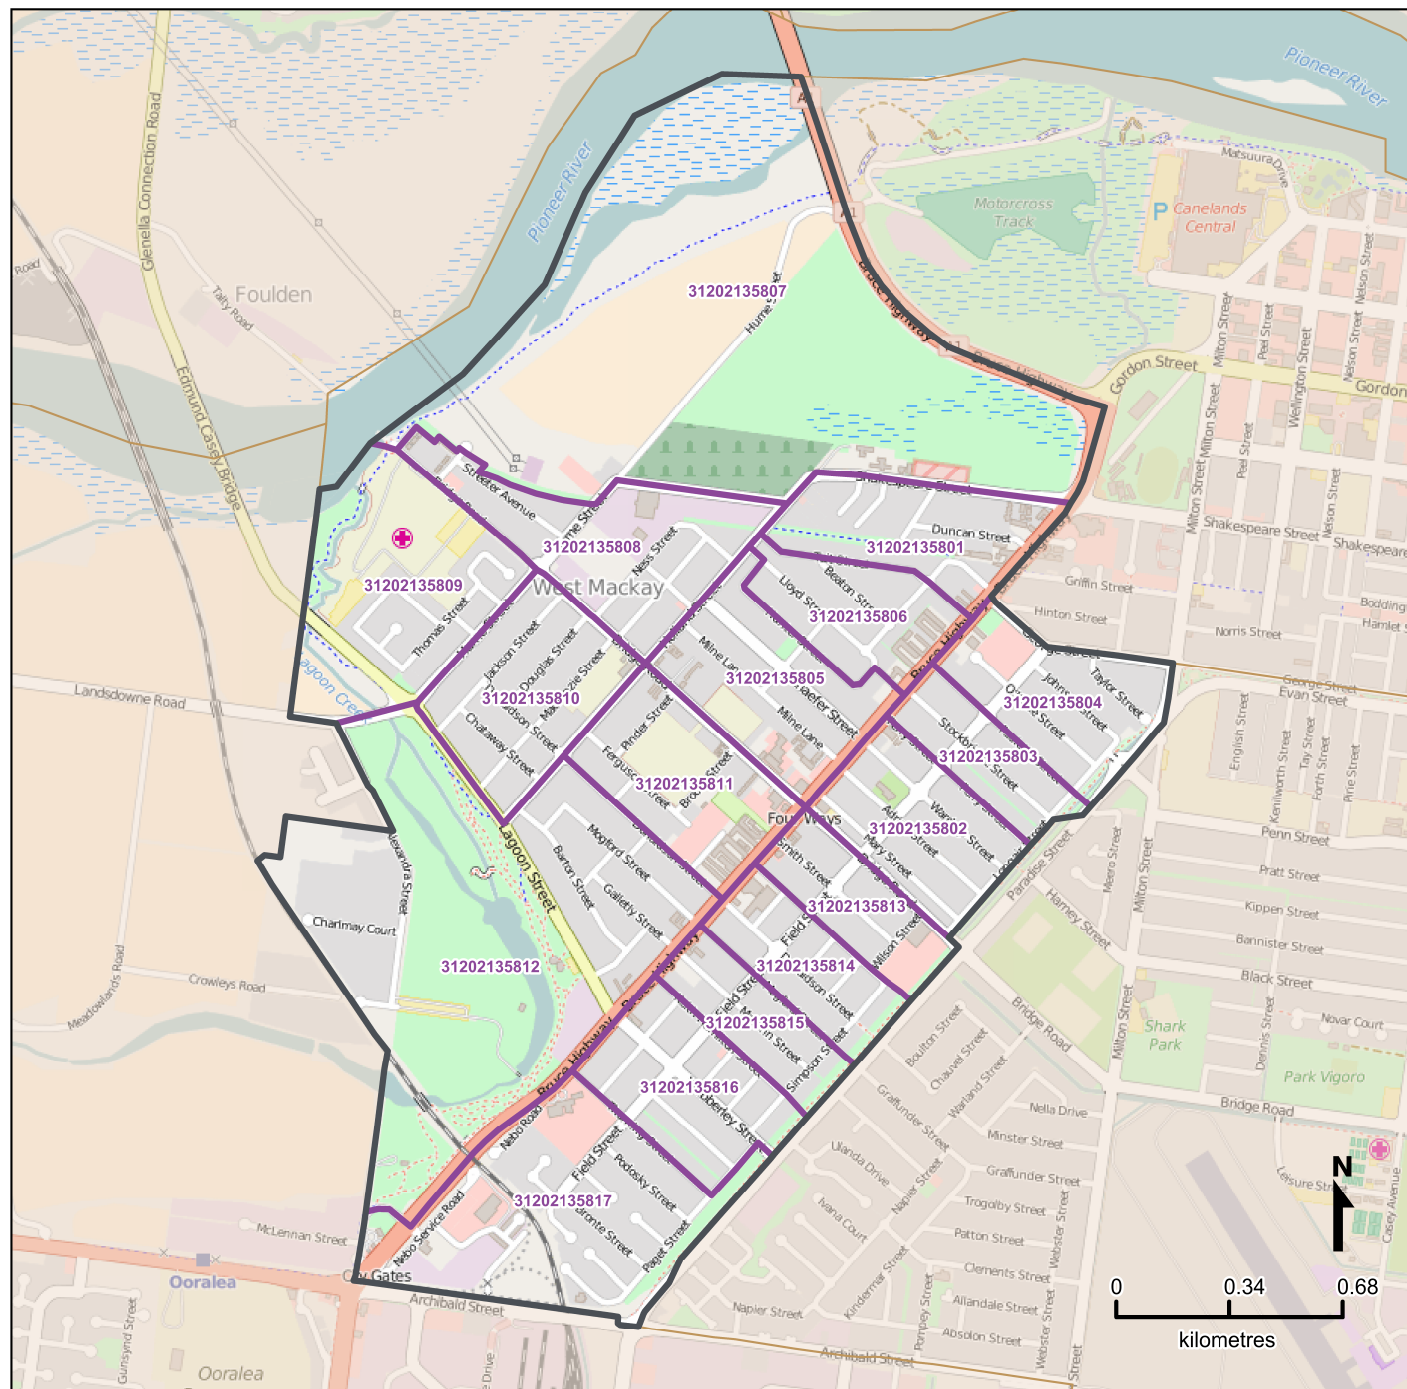

Queensland Statistical Areas, Level 1 (SA1), 2016 - SA1s within West Mackay SA2

LEGEND

- Selected SA2
- Component SA1s
- Neighbouring SA2s

Map features

- City/Town
- Park
- Waterway
- Main road
- Railway

Map produced by Queensland Government Statistician's Office, Queensland Treasury (<http://www.qgso.qld.gov.au/products/maps/>). Data sourced from ABS 1270.0.55.001