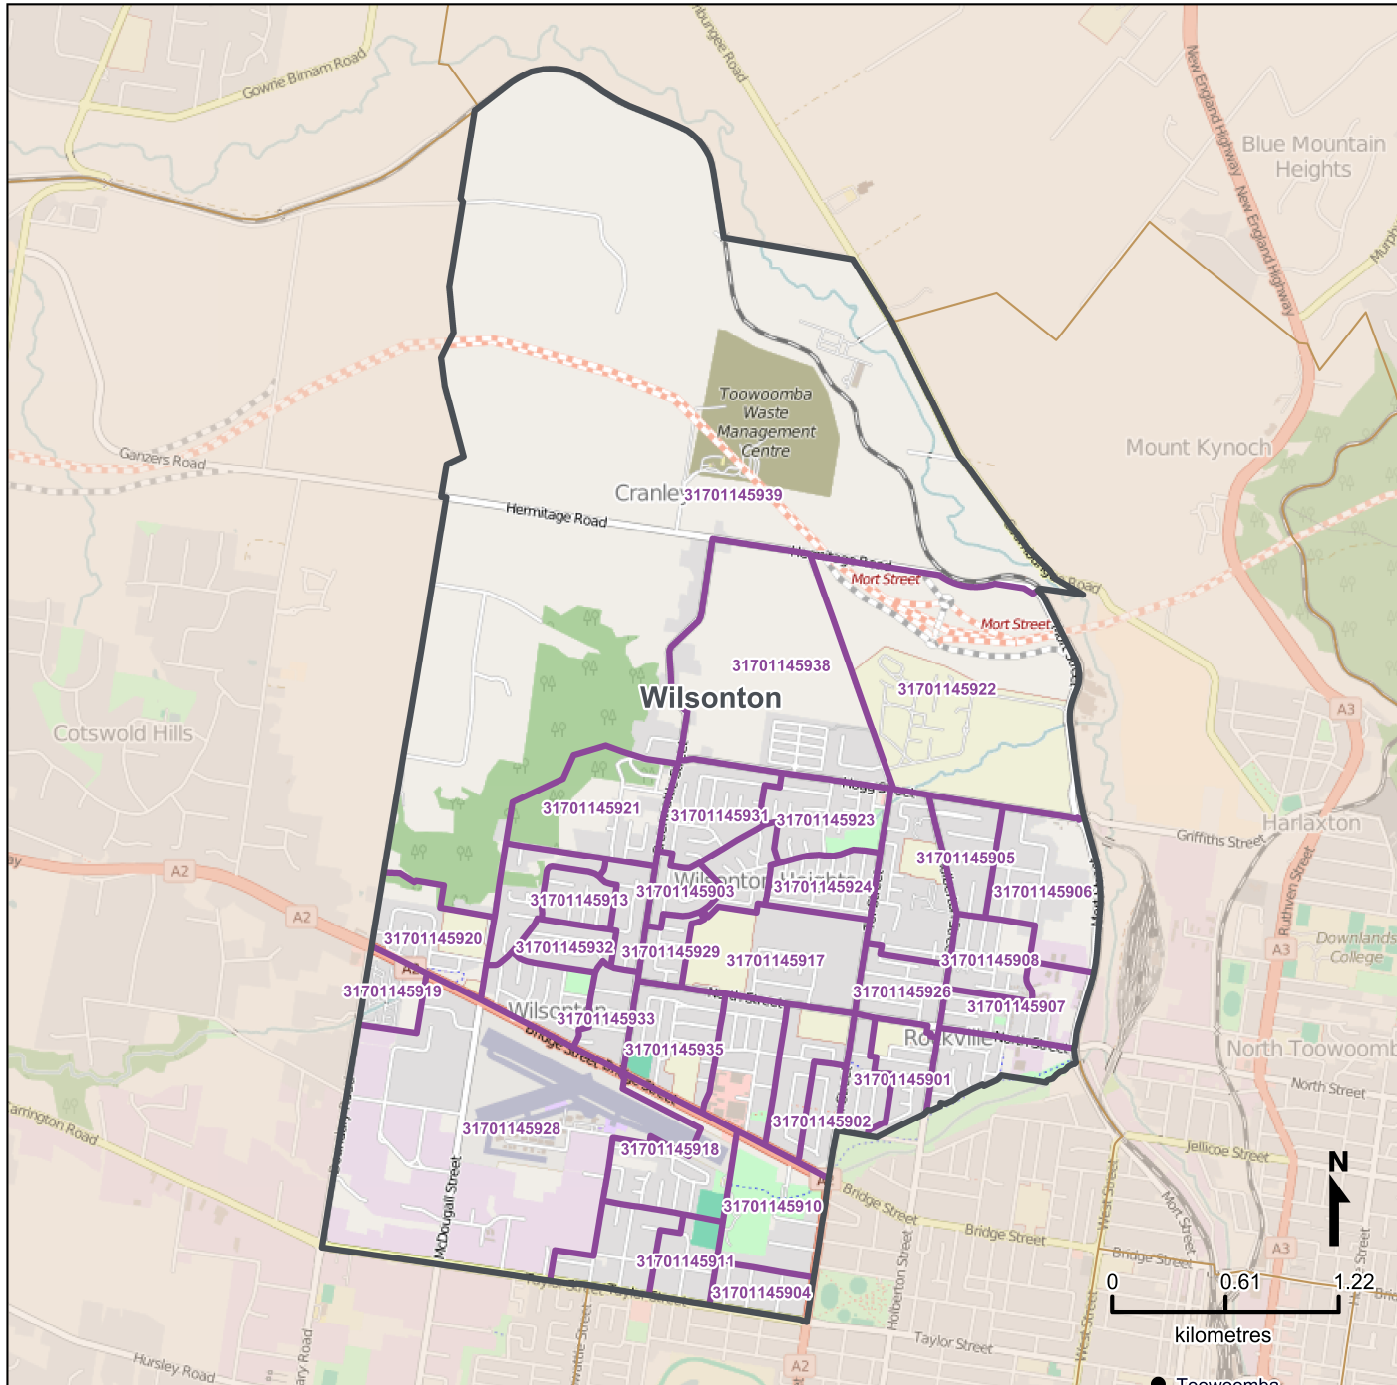

Queensland Statistical Areas, Level 1 (SA1), 2016 - SA1s within Wilsonton SA2

LEGEND

- Selected SA2
- Component SA1s
- Neighbouring SA2s

Map features

- City/Town
- Park
- Main road
- Waterway
- Railway

Map produced by Queensland Government Statistician's Office, Queensland Treasury (<http://www.qgso.qld.gov.au/products/maps/>). Data sourced from ABS 1270.0.55.001

© OpenStreetMap contributors (<http://openstreetmap.org/>)

<http://creativecommons.org/licenses/by/4.0>

© The State of Queensland (Queensland Treasury) 2016