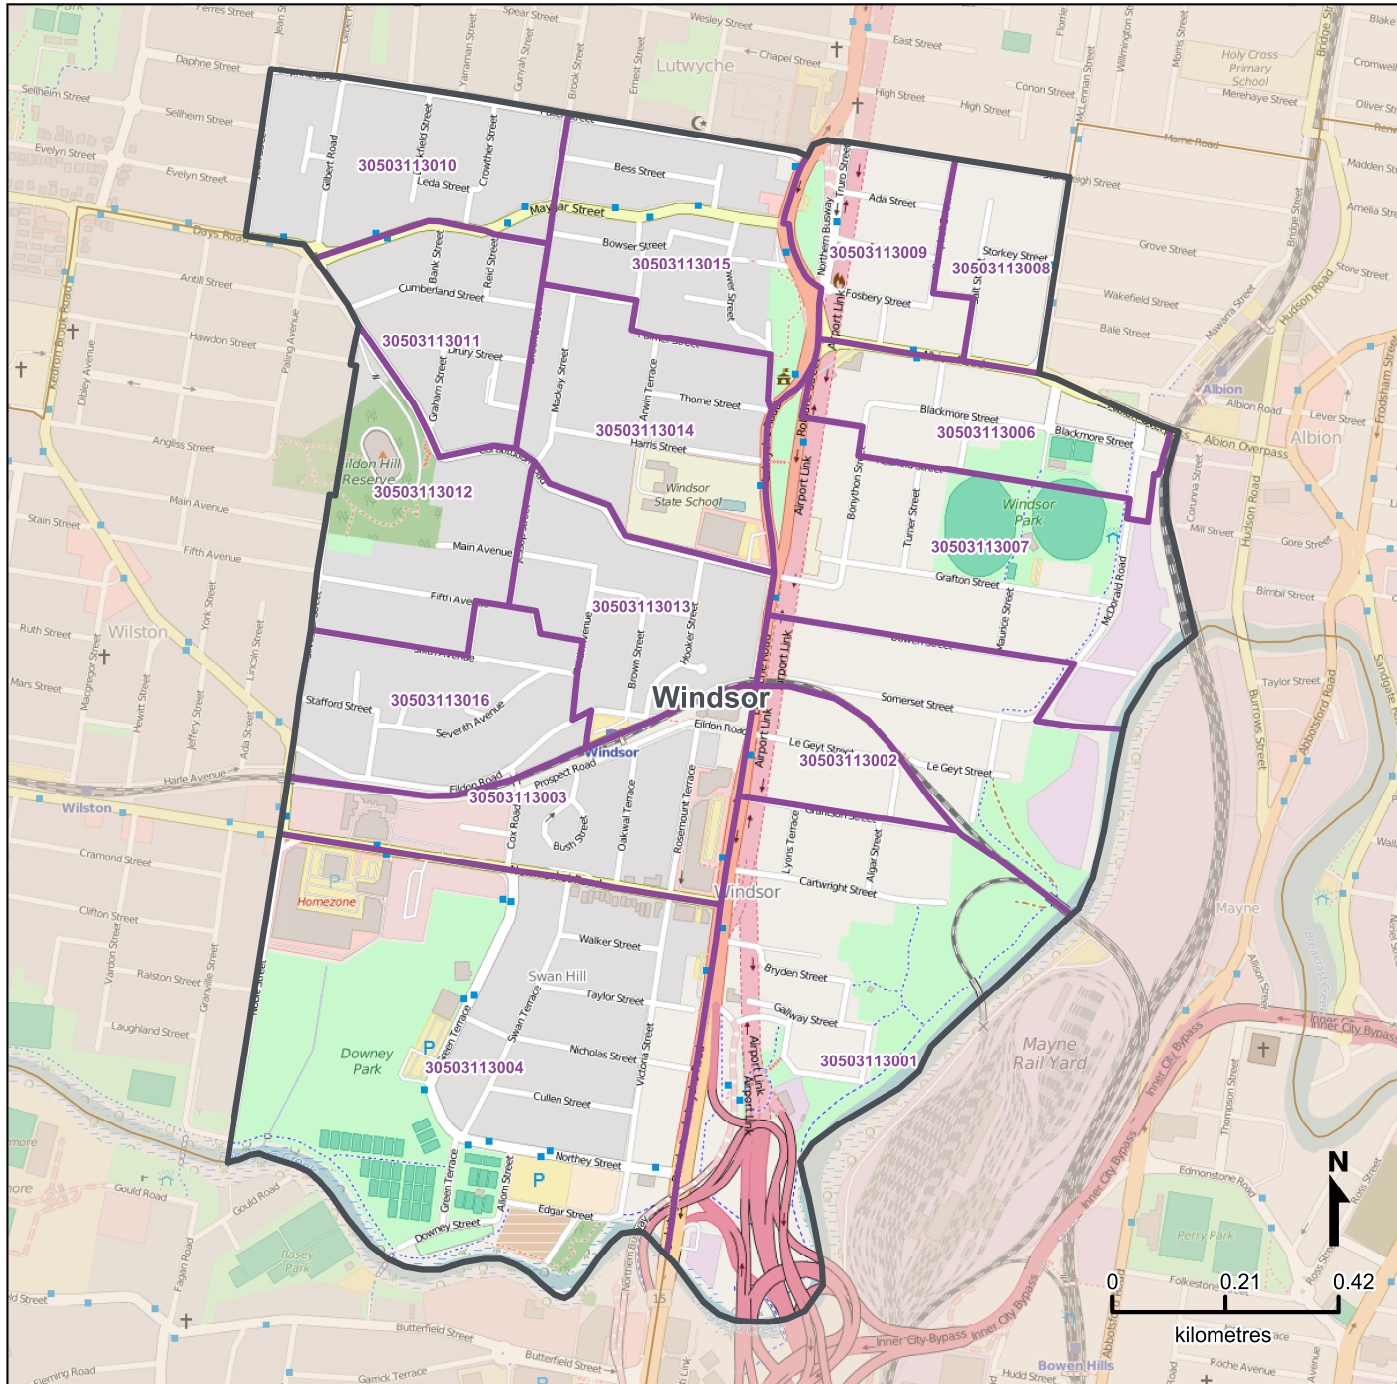

Queensland Statistical Areas, Level 1 (SA1), 2016 - SA1s within Windsor SA2

LEGEND

- Selected SA2
- Component SA1s
- Neighbouring SA2s

Map features

- City/Town
- Park
- Main road
- Waterway
- Railway

Map produced by Queensland Government Statistician's Office, Queensland Treasury (<http://www.qgso.qld.gov.au/products/maps/>). Data sourced from ABS 1270.0.55.001