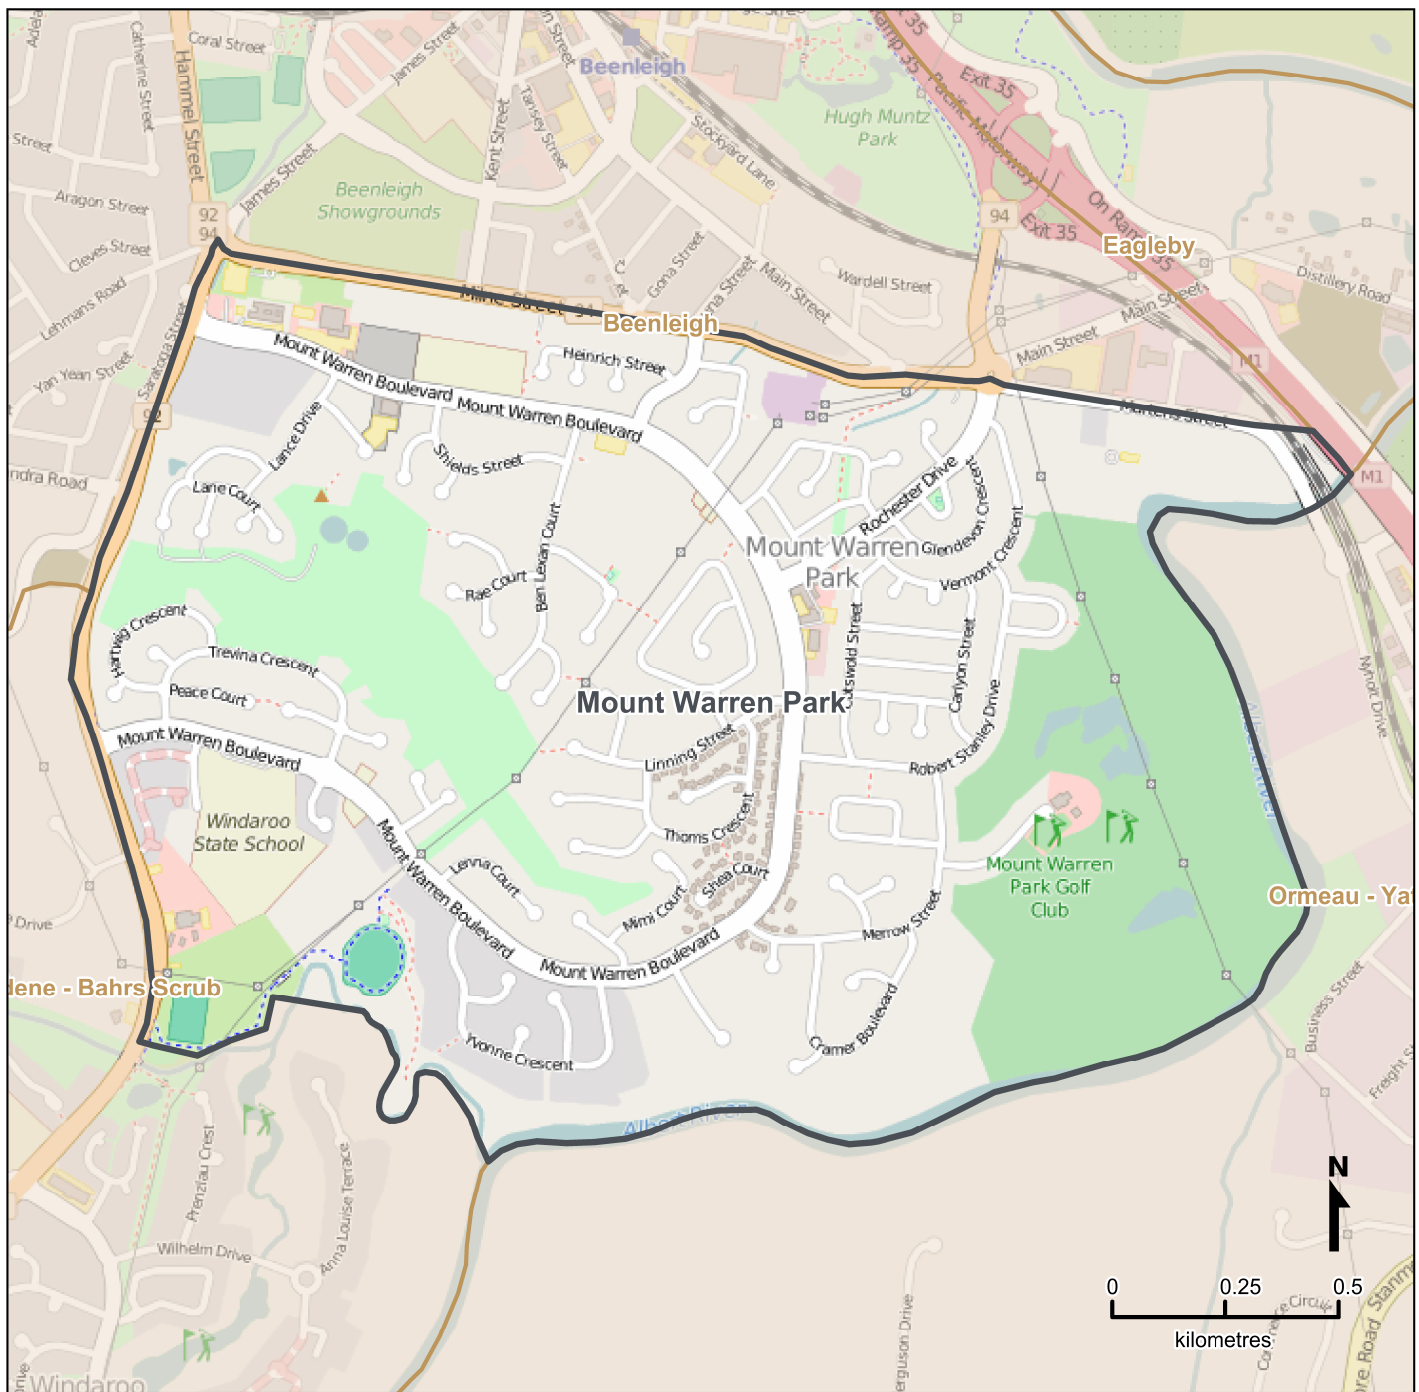

# Queensland Statistical Areas, Level 2 (SA2), 2016 - Mount Warren Park (ASGS Code 311021309)

**LEGEND**

- Selected SA2
- Neighbouring SA2s

**Map features**

- City/Town
- Park
- Main road
- Waterway
- Railway

Map produced by Queensland Government Statistician's Office, Queensland Treasury (<http://www.qgso.qld.gov.au/products/maps/>). Data sourced from ABS 1270.0.55.001

© OpenStreetMap contributors (<http://openstreetmap.org/>)