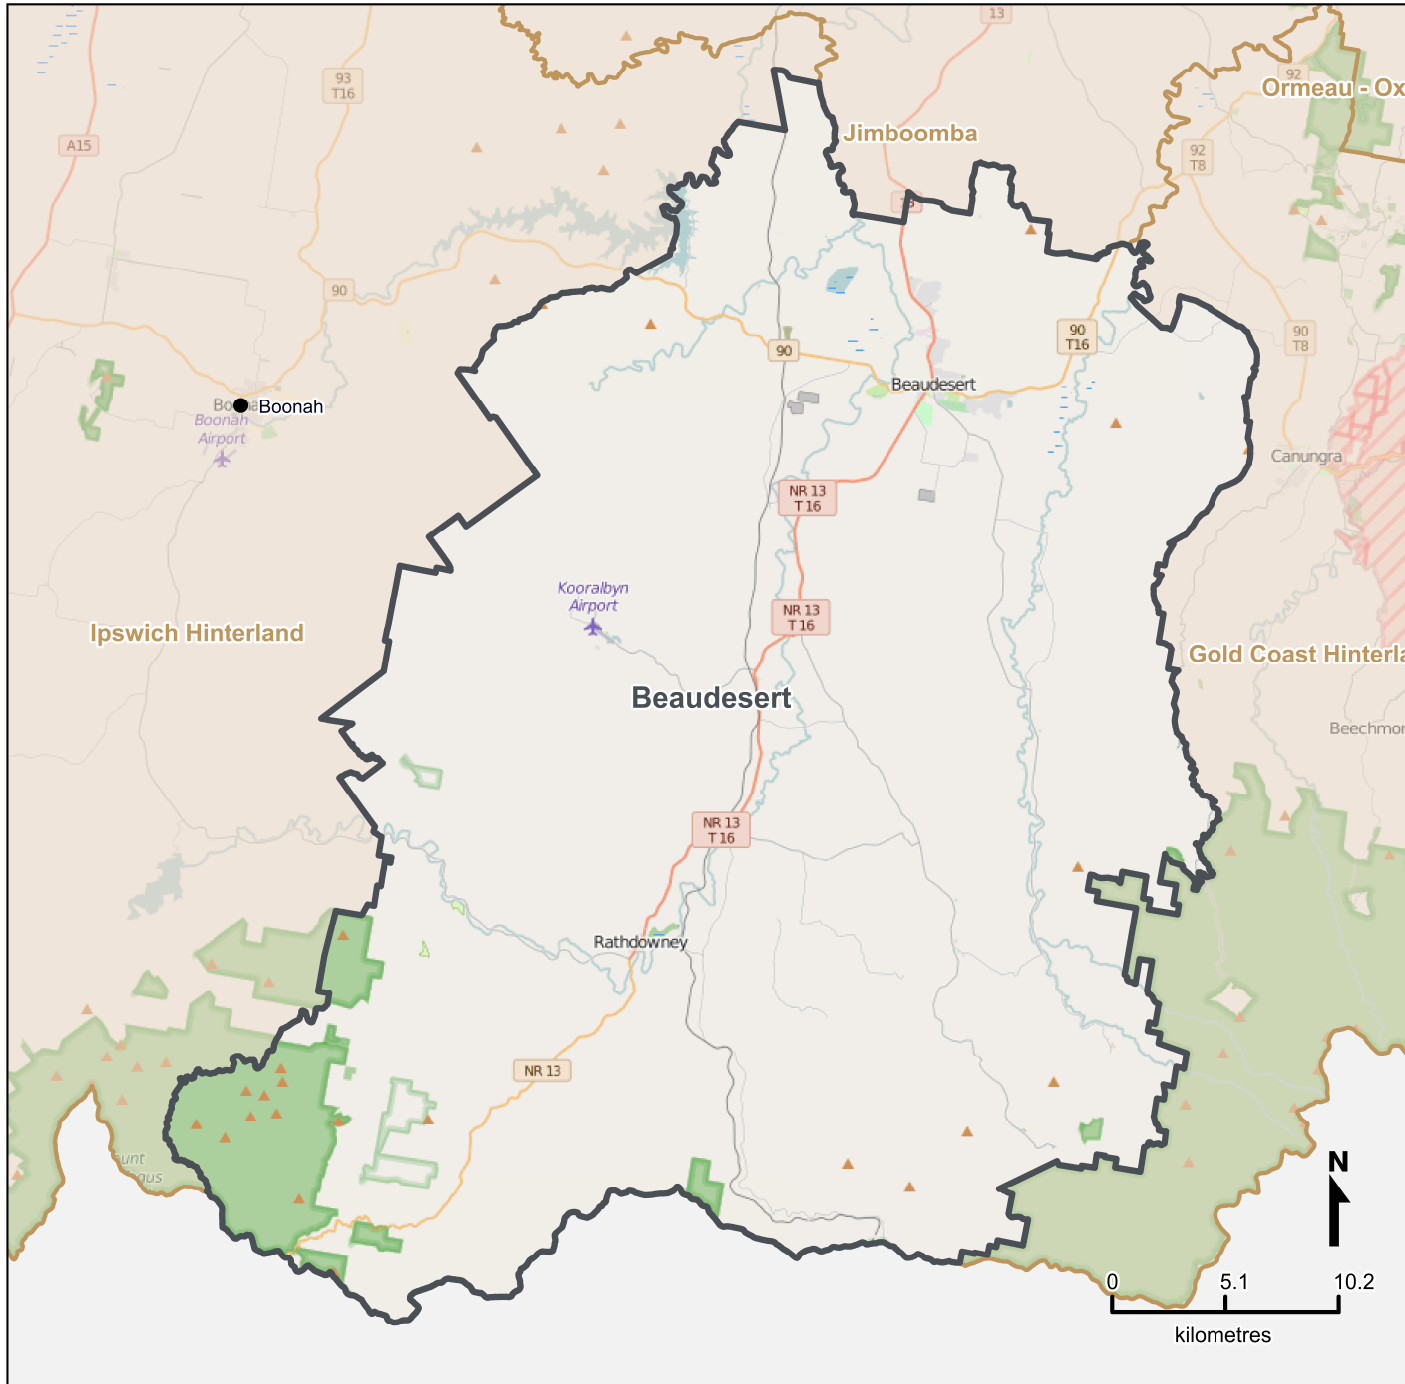

Queensland Statistical Areas, Level 3 (SA3), 2016 - Beaudesert (ASGS Code 31101)

Map produced by Queensland Government Statistician's Office, Queensland Treasury (<http://www.qgso.qld.gov.au/products/maps/>). Data sourced from ABS 1270.0.55.001

© OpenStreetMap contributors (<http://openstreetmap.org/>)

 <http://creativecommons.org/licenses/by/4.0>

© The State of Queensland (Queensland Treasury) 2016