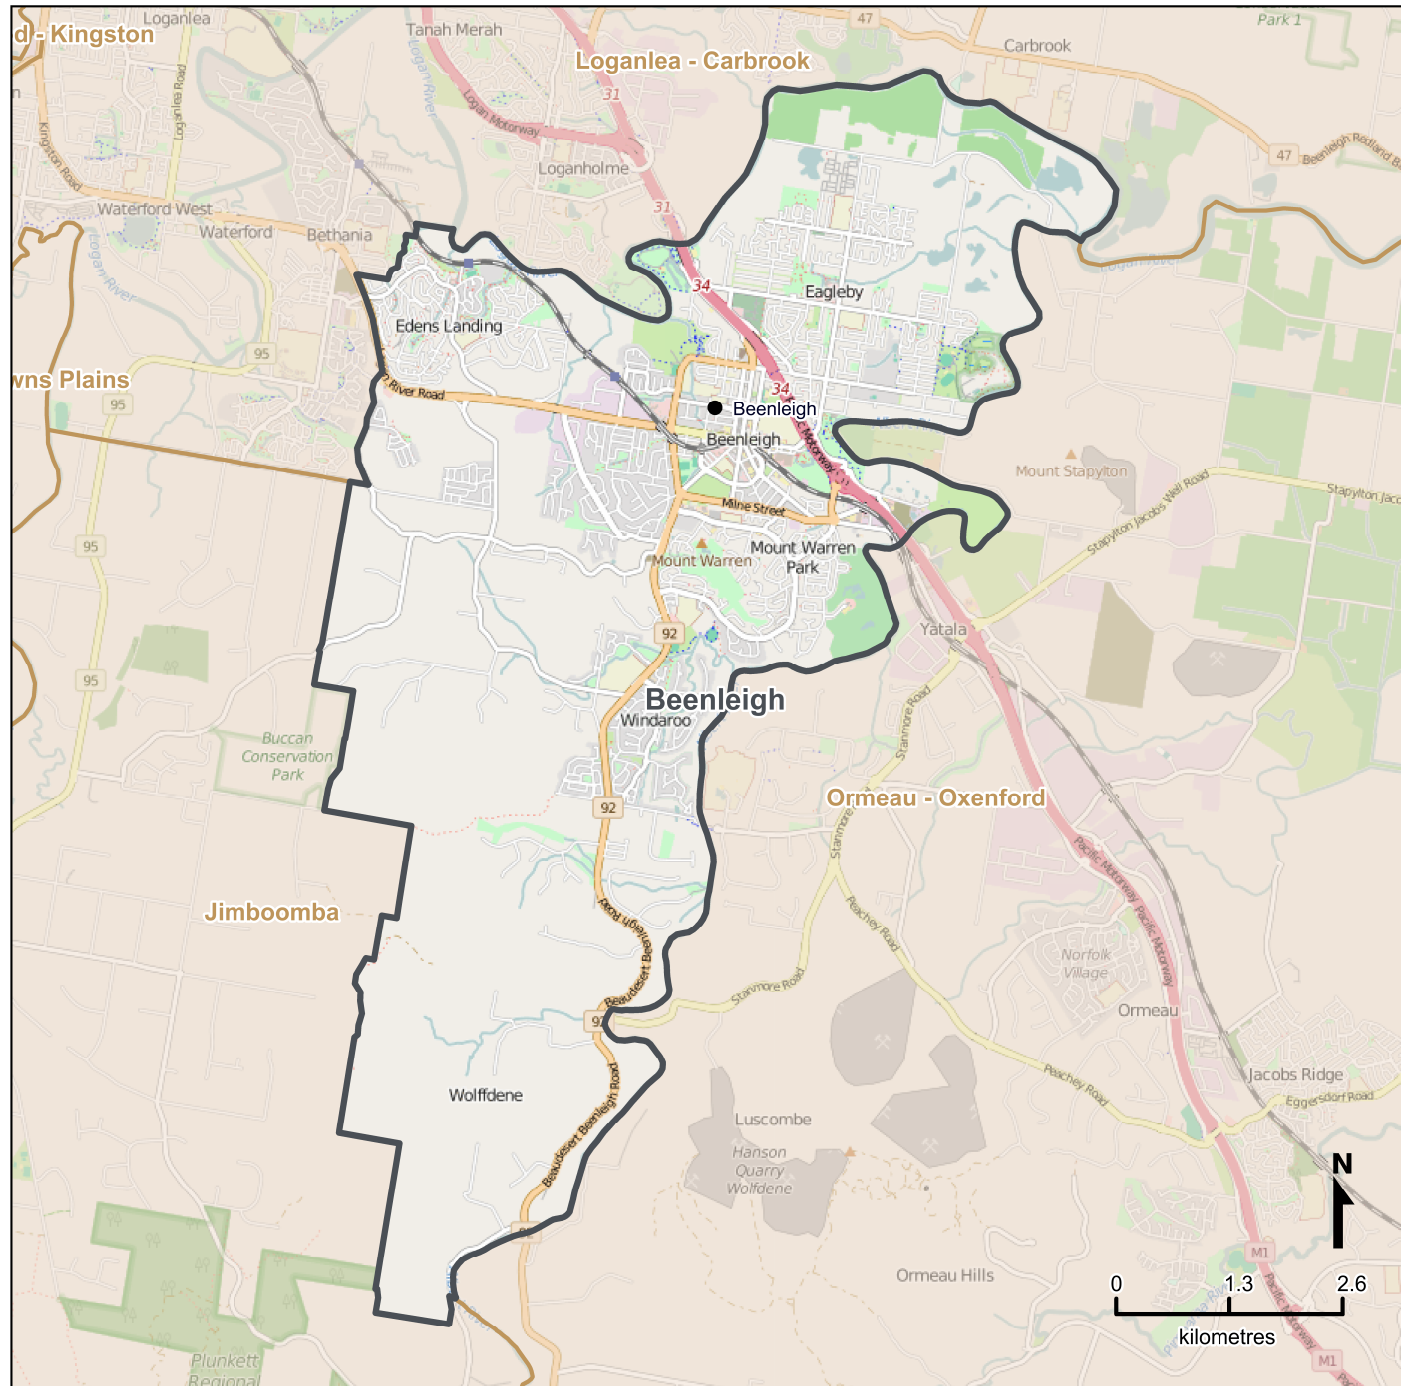

Queensland Statistical Areas, Level 3 (SA3), 2016 - Beenleigh (ASGS Code 31102)

Map produced by Queensland Government Statistician's Office, Queensland Treasury (<http://www.qgso.qld.gov.au/products/maps/>). Data sourced from ABS 1270.0.55.001

© OpenStreetMap contributors (<http://openstreetmap.org/>)

<http://creativecommons.org/licenses/by/4.0>

© The State of Queensland (Queensland Treasury) 2016