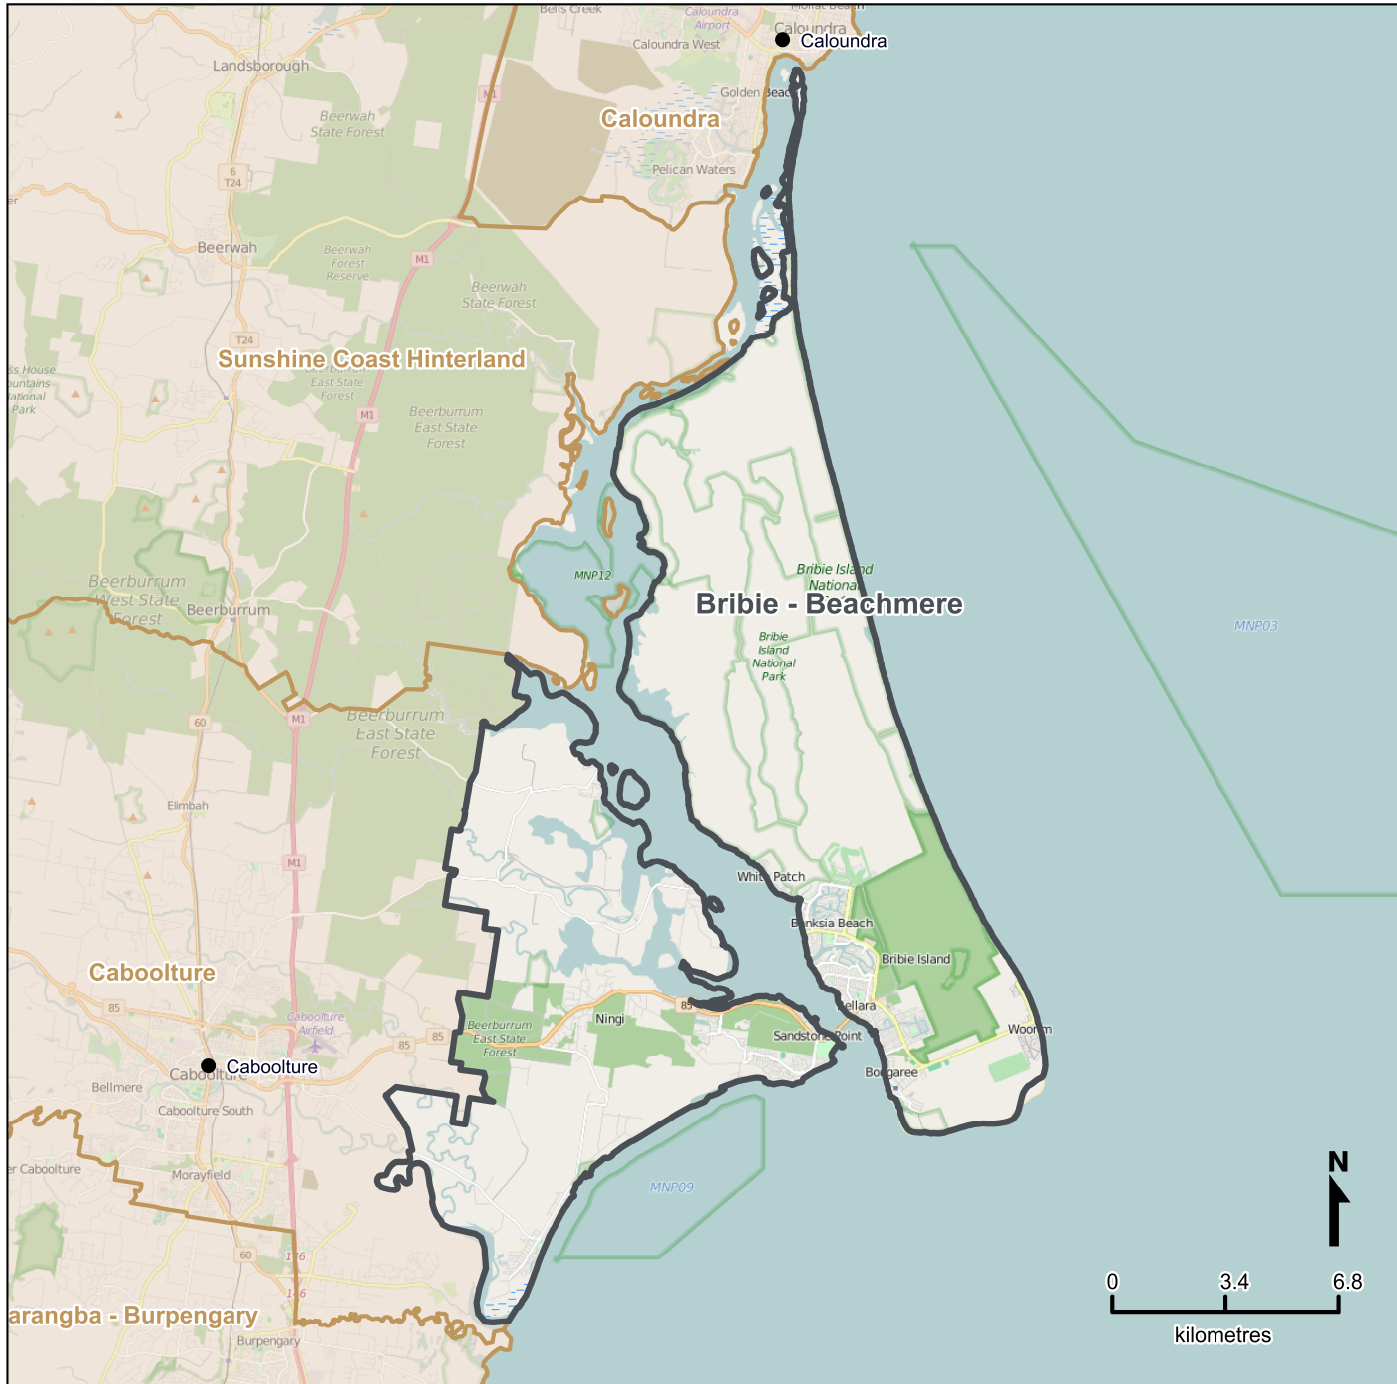

Queensland Statistical Areas, Level 3 (SA3), 2016 - Bribie - Beachmere (ASGS Code 31301)

Map produced by Queensland Government Statistician's Office, Queensland Treasury (<http://www.qgso.qld.gov.au/products/maps/>). Data sourced from ABS 1270.0.55.001

© OpenStreetMap contributors (<http://openstreetmap.org/>)

<http://creativecommons.org/licenses/by/4.0>

© The State of Queensland (Queensland Treasury) 2016