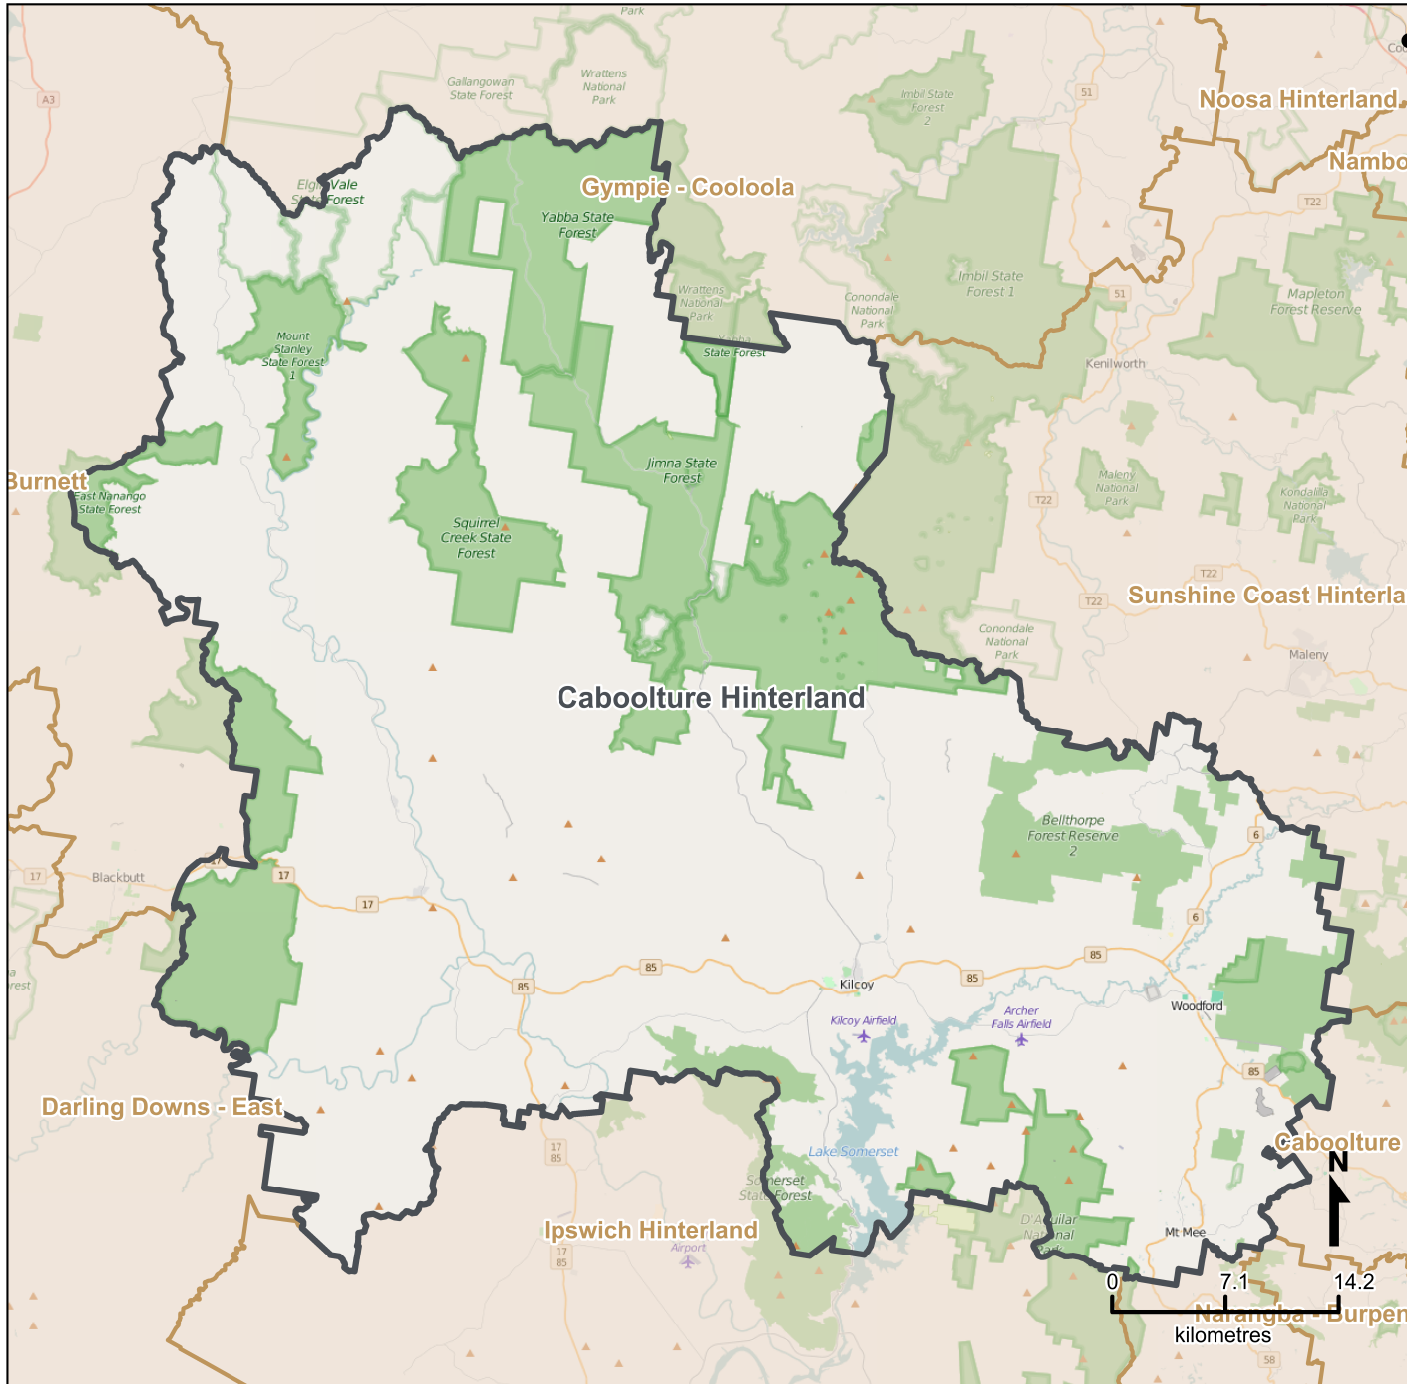

Queensland Statistical Areas, Level 3 (SA3), 2016 - Caboolture Hinterland (ASGS Code 31303)

LEGEND

- Selected SA3
- Neighbouring SA3s

Map features

- City/Town
- Park
- Main road
- Waterway
- Railway

Map produced by Queensland Government Statistician's Office, Queensland Treasury (<http://www.qgso.qld.gov.au/products/maps/>). Data sourced from ABS 1270.0.55.001

© OpenStreetMap contributors (<http://openstreetmap.org/>)

<http://creativecommons.org/licenses/by/4.0>

© The State of Queensland (Queensland Treasury) 2016