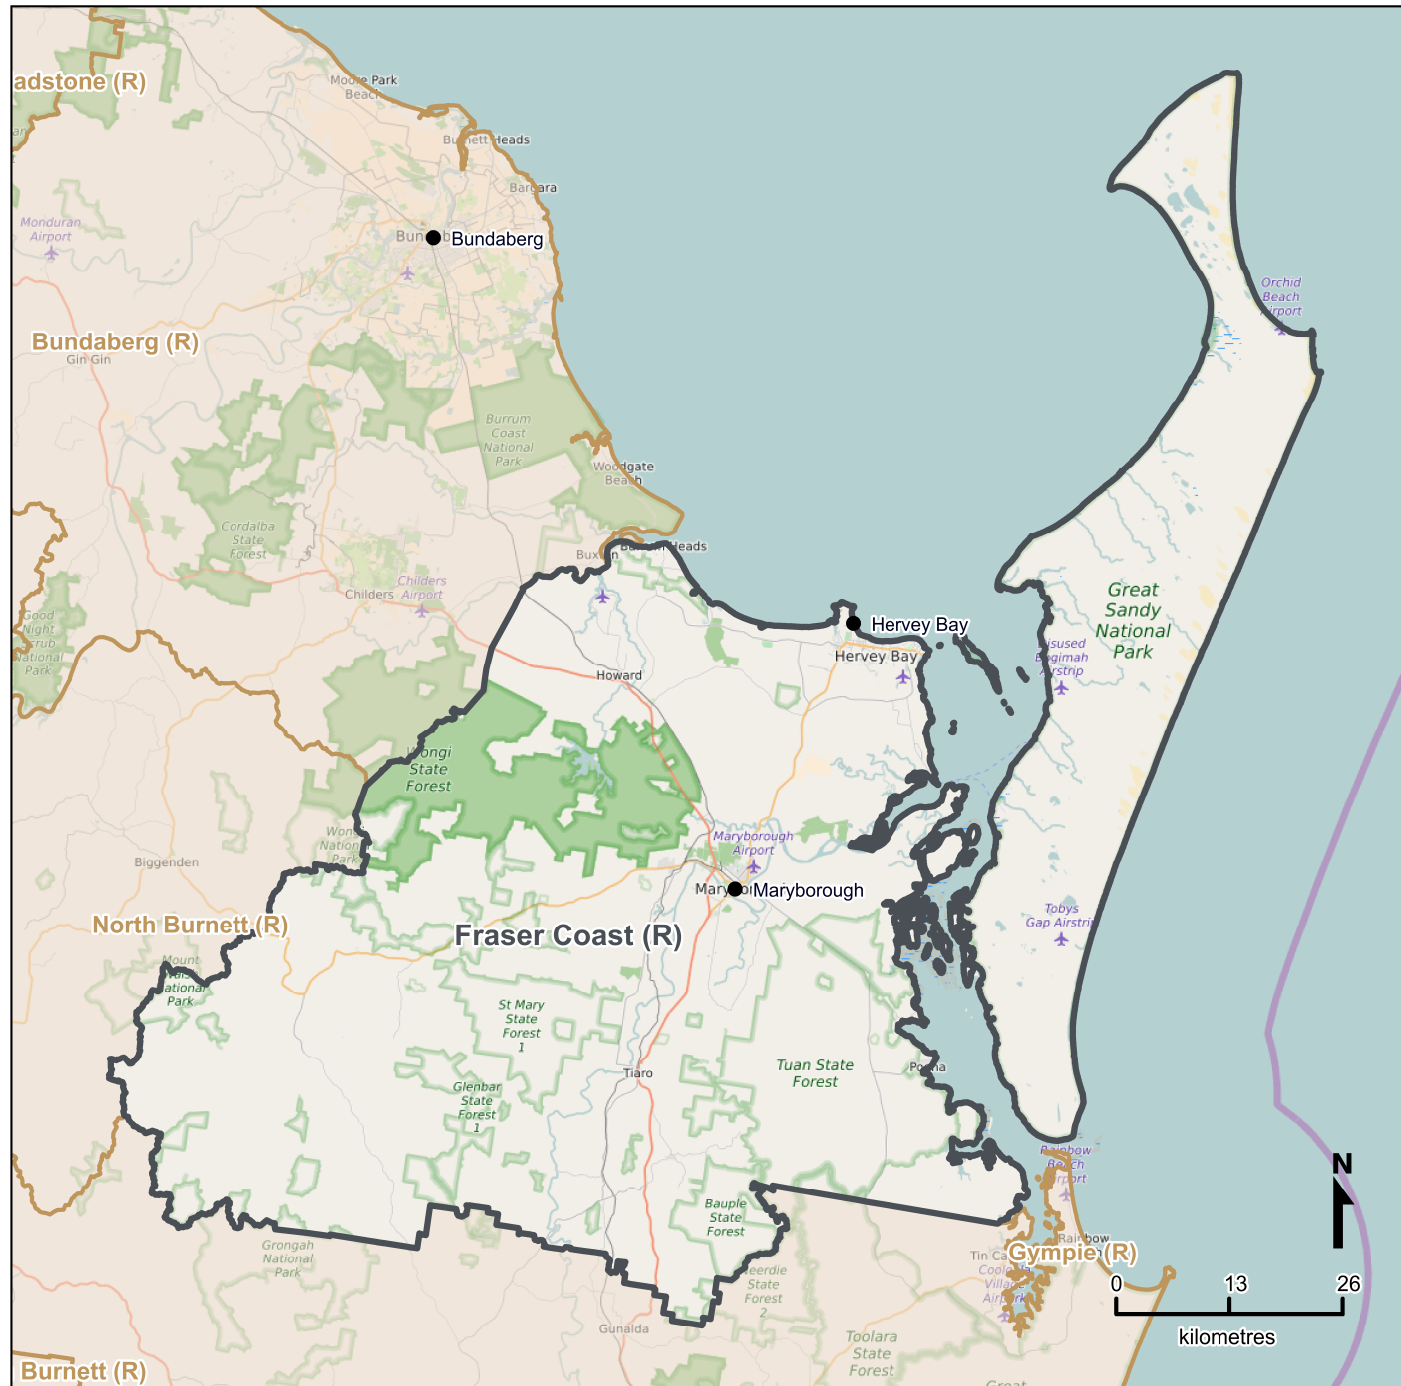

# Queensland Local Government Areas (LGA), 2016 - Fraser Coast (R) (ASGS Code 33220)

Map produced by Queensland Government Statistician's Office, Queensland Treasury (<http://www.qgso.qld.gov.au/products/maps/>). Data sourced from ABS 1270.0.55.003

© OpenStreetMap contributors (<http://openstreetmap.org/>)

<http://creativecommons.org/licenses/by/4.0>

© The State of Queensland (Queensland Treasury) 2016